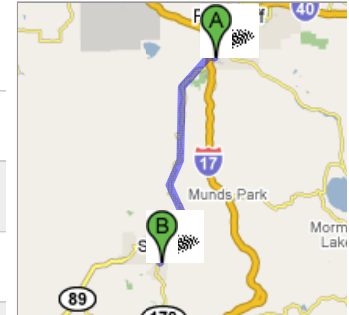

A Flagstaff Pulliam Airport

Drive: 27.6 mi – about 55 mins

1. Head east on S Pulliam Dr toward S Liberator Ln	0.5 mi 2 mins
← 2. Turn left at W John Wesley Powell Blvd	0.5 mi 2 mins
← 3. Turn left at AZ-89-ALT	24.7 mi 46 mins
← 4. Turn left at AZ-179	2.0 mi 5 mins

B 1752 Hwy 179
Sedona, AZ 86336

These directions are for planning purposes only. You may find that construction projects, traffic, or other events may cause road conditions to differ from the map results.

Map data ©2008 NAVTEQ™

Overview