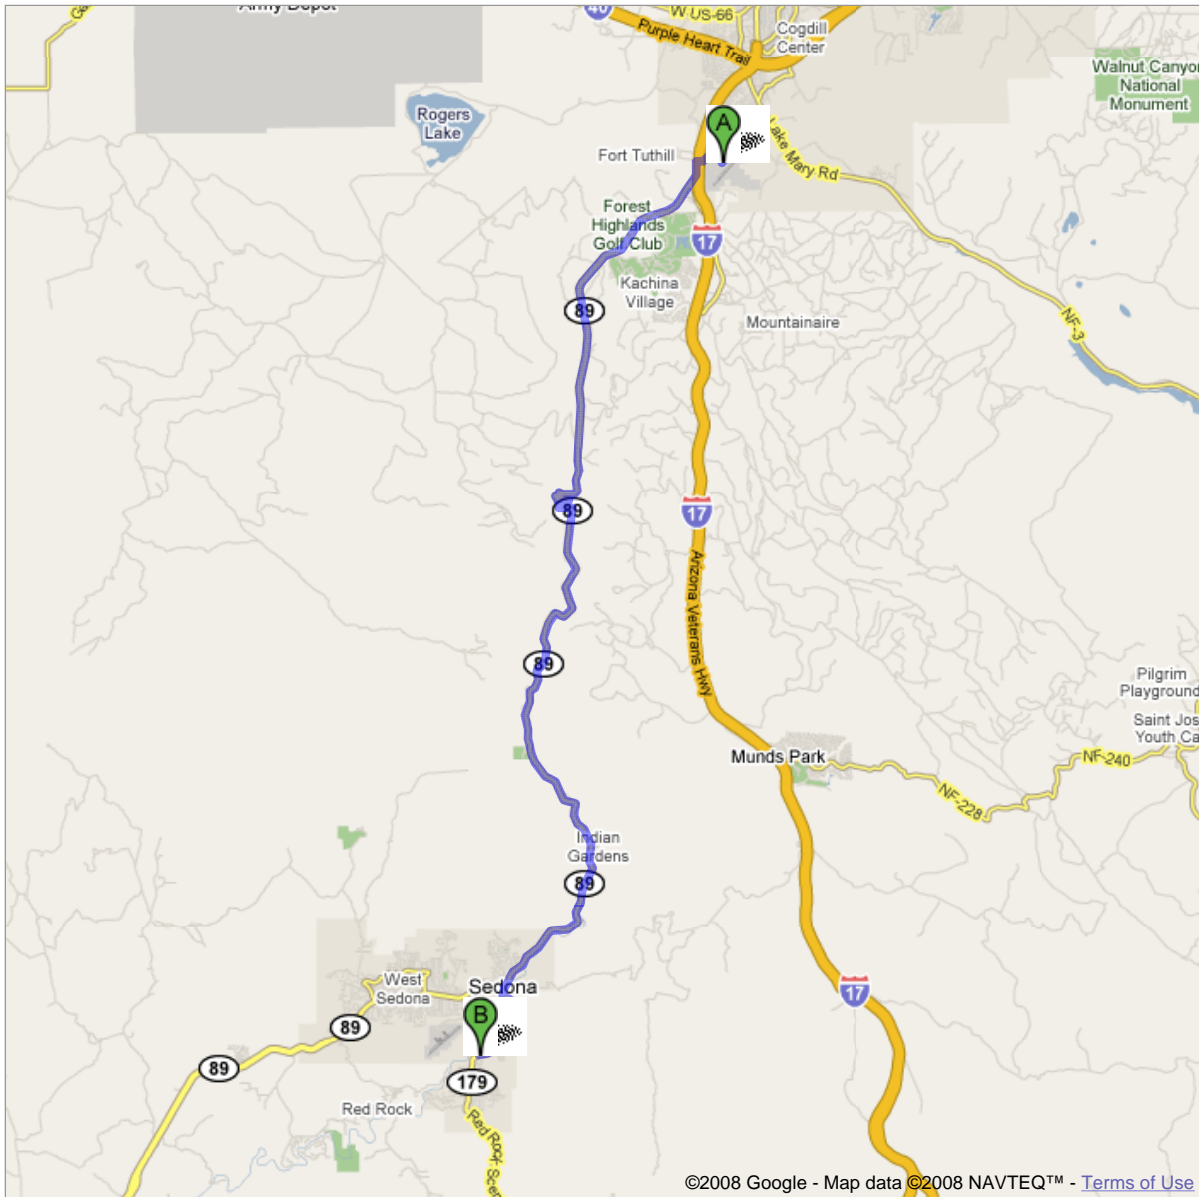

Start **Flagstaff Pulliam Airport**
End **1752 Hwy 179**
Sedona, AZ 86336
Travel **27.6 mi – about 55 mins**

A Flagstaff Pulliam Airport

Drive: 27.6 mi – about 55 mins

- | | |
|----------------------------------------------------|--------------------|
| 1. Head east on S Pulliam Dr toward S Liberator Ln | 0.5 mi
2 mins |
| ← 2. Turn left at W John Wesley Powell Blvd | 0.5 mi
2 mins |
| ← 3. Turn left at AZ-89-ALT | 24.7 mi
46 mins |
| ← 4. Turn left at AZ-179 | 2.0 mi
5 mins |

B 1752 Hwy 179
Sedona, AZ 86336

These directions are for planning purposes only. You may find that construction projects, traffic, or other events may cause road conditions to differ from the map results.

Map data ©2008 NAVTEQ™

Overview

Start

End

Map data ©2008 NAVTEQ™